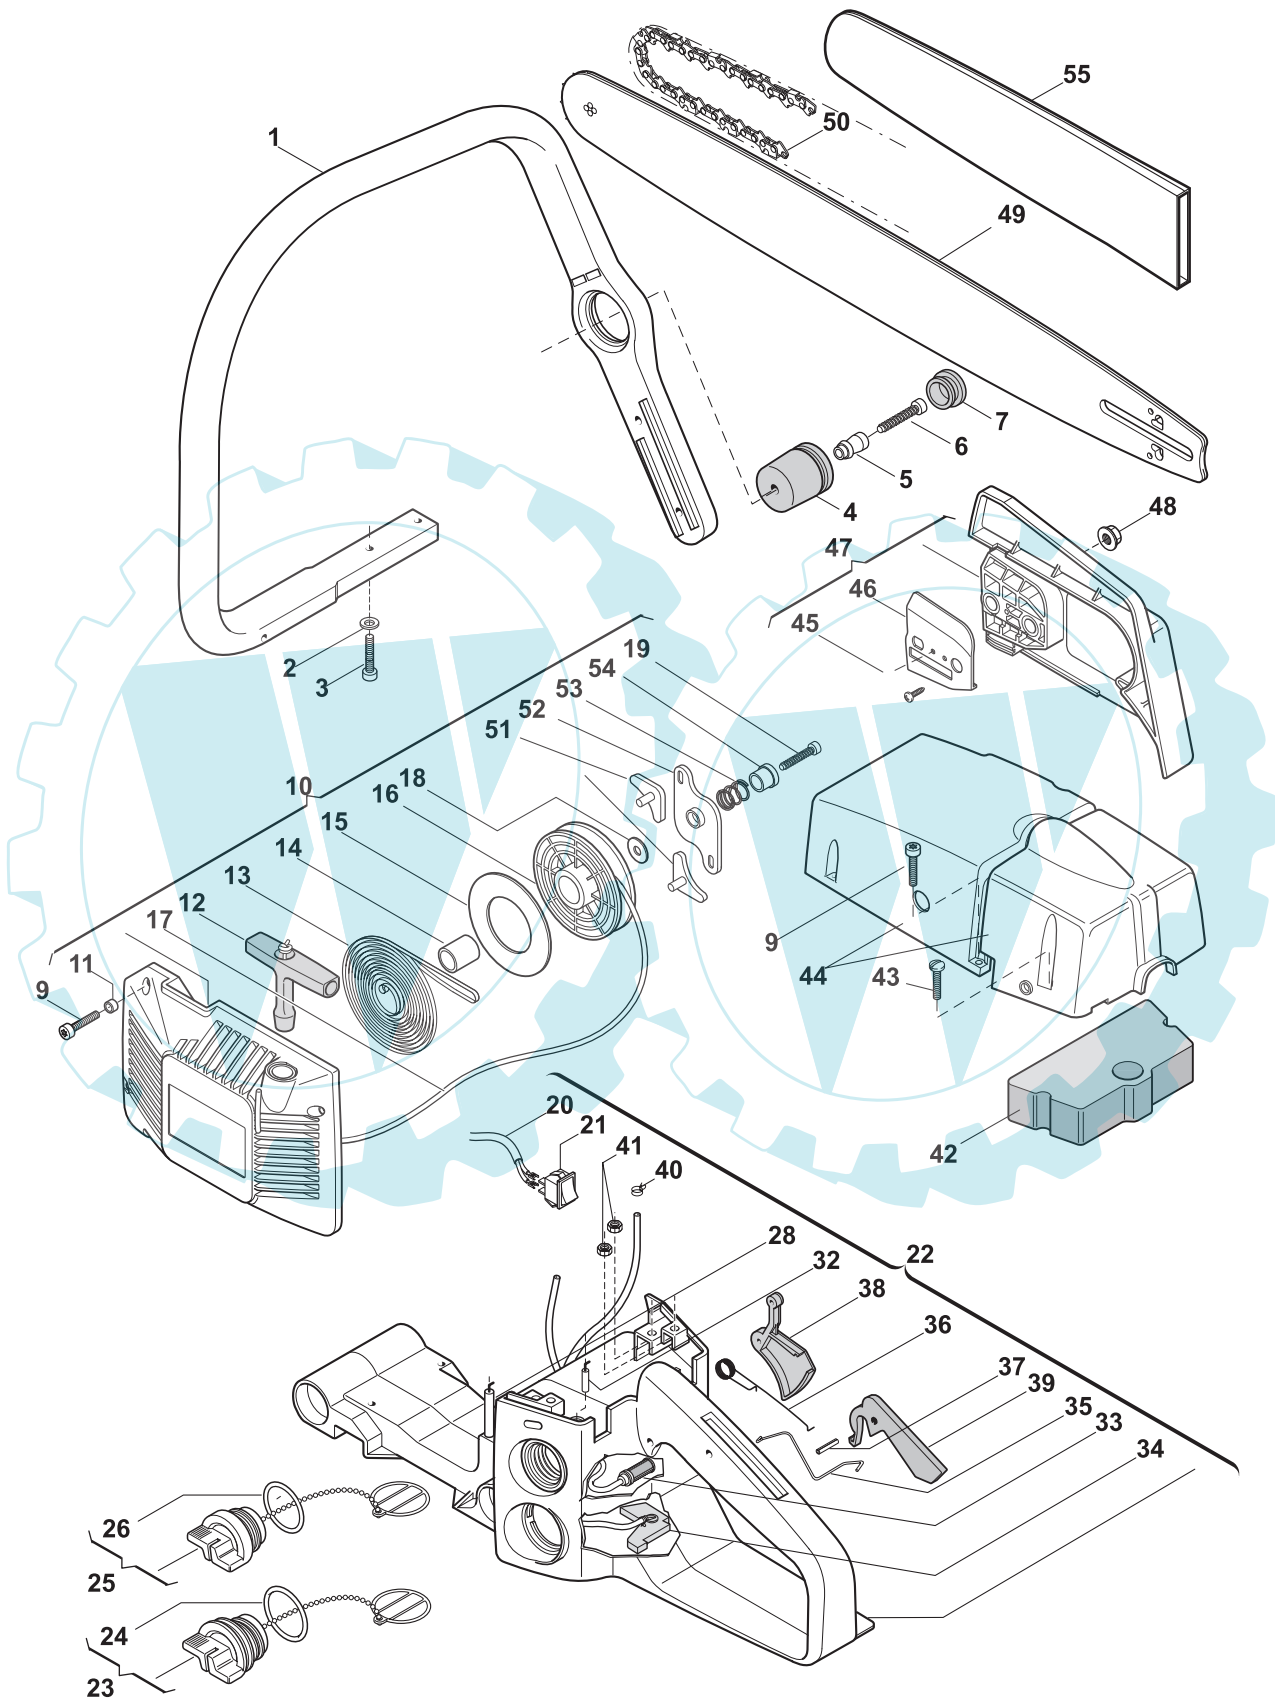

CARROZZERIA, HOUSING, CARTER, GEHÄUSE